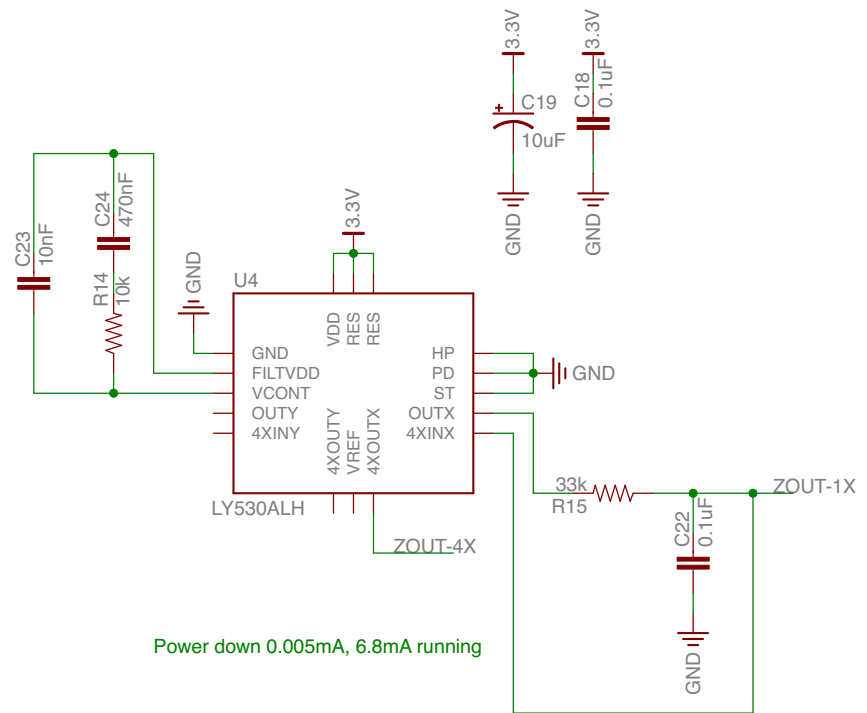

Document Number: REV: 2011v1

Date: 1/22/11 10:29 AM Sheet: 2/5

Author: Carrick Detweiler <carrick@cse.unl.edu>	
TITLE: hoverboard	
Document Number:	REV: 2011v1
Date: 1/22/11 10:29 AM	Sheet: 4/5

Author: Carrick Detweiler <carrick@cse.unl.edu>