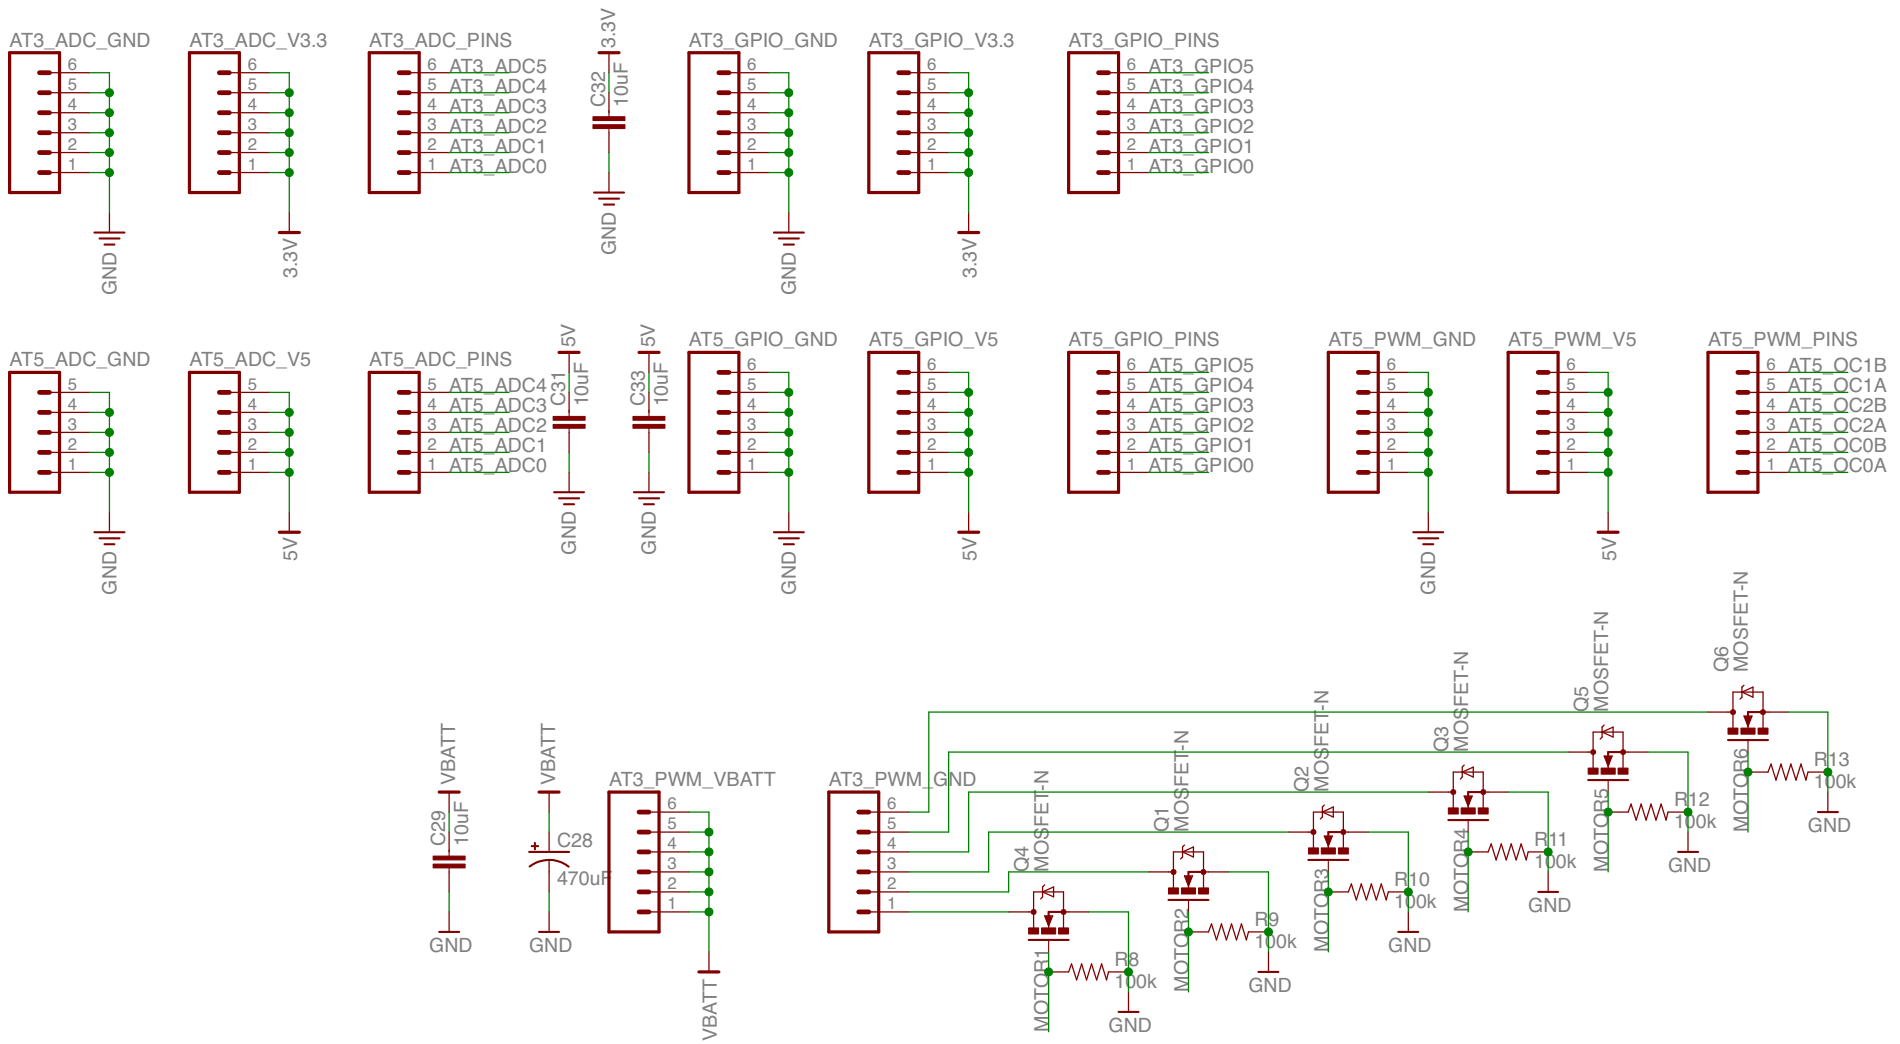

Author: Carrick Detweiler <carrick@cse.unl.edu>
 TITLE: hoverboard
 Document Number: _____
 Date: 1/22/11 10:29 AM

REV: 2011v1
 Sheet: 1/5

Author: Carrick Detweiler <carrick@cse.unl.edu>

TITLE: hoverboard

Document Number: REV: 2011v1

Date: 1/22/11 10:29 AM Sheet: 2/5

Author: Carrick Detweiler <carrick@cse.unl.edu>	
TITLE: hoverboard	
Document Number:	REV: 2011v1
Date: 1/22/11 10:29 AM	Sheet: 4/5

Author: Carrick Detweiler <carrick@cse.unl.edu>

TITLE: hoverboard

Document Number:

REV:
2011v1

Date: 1/22/11 10:29 AM

Sheet: 5/5