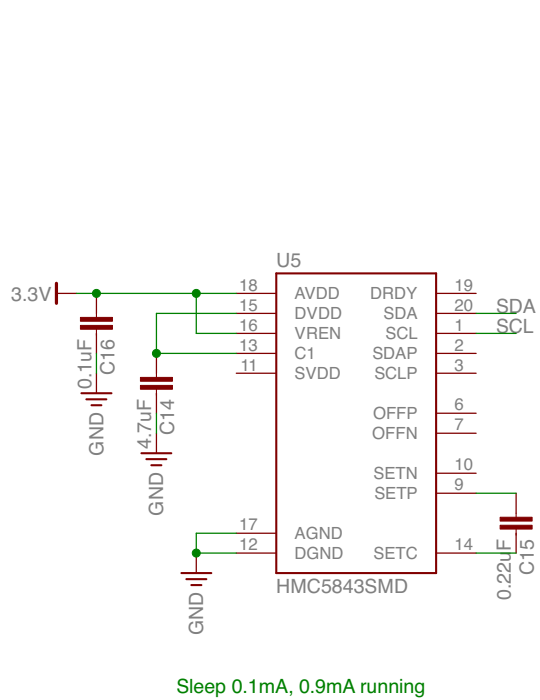

Author: Carrick Detweiler <carrick@cse.unl.edu>
 TITLE: hoverboard
 Document Number: _____
 Date: 1/22/11 10:29 AM

REV: 2011v1
 Sheet: 1/5

Author: Carrick Detweiler <carrick@cse.unl.edu>

TITLE: hoverboard

Document Number: REV: 2011v1

Date: 1/22/11 10:29 AM Sheet: 2/5

Author: Carrick Detweiler <carrick@cse.unl.edu>	
TITLE: hoverboard	
Document Number:	REV: 2011v1
Date: 1/22/11 10:29 AM	Sheet: 4/5

Author: Carrick Detweiler <carrick@cse.unl.edu>