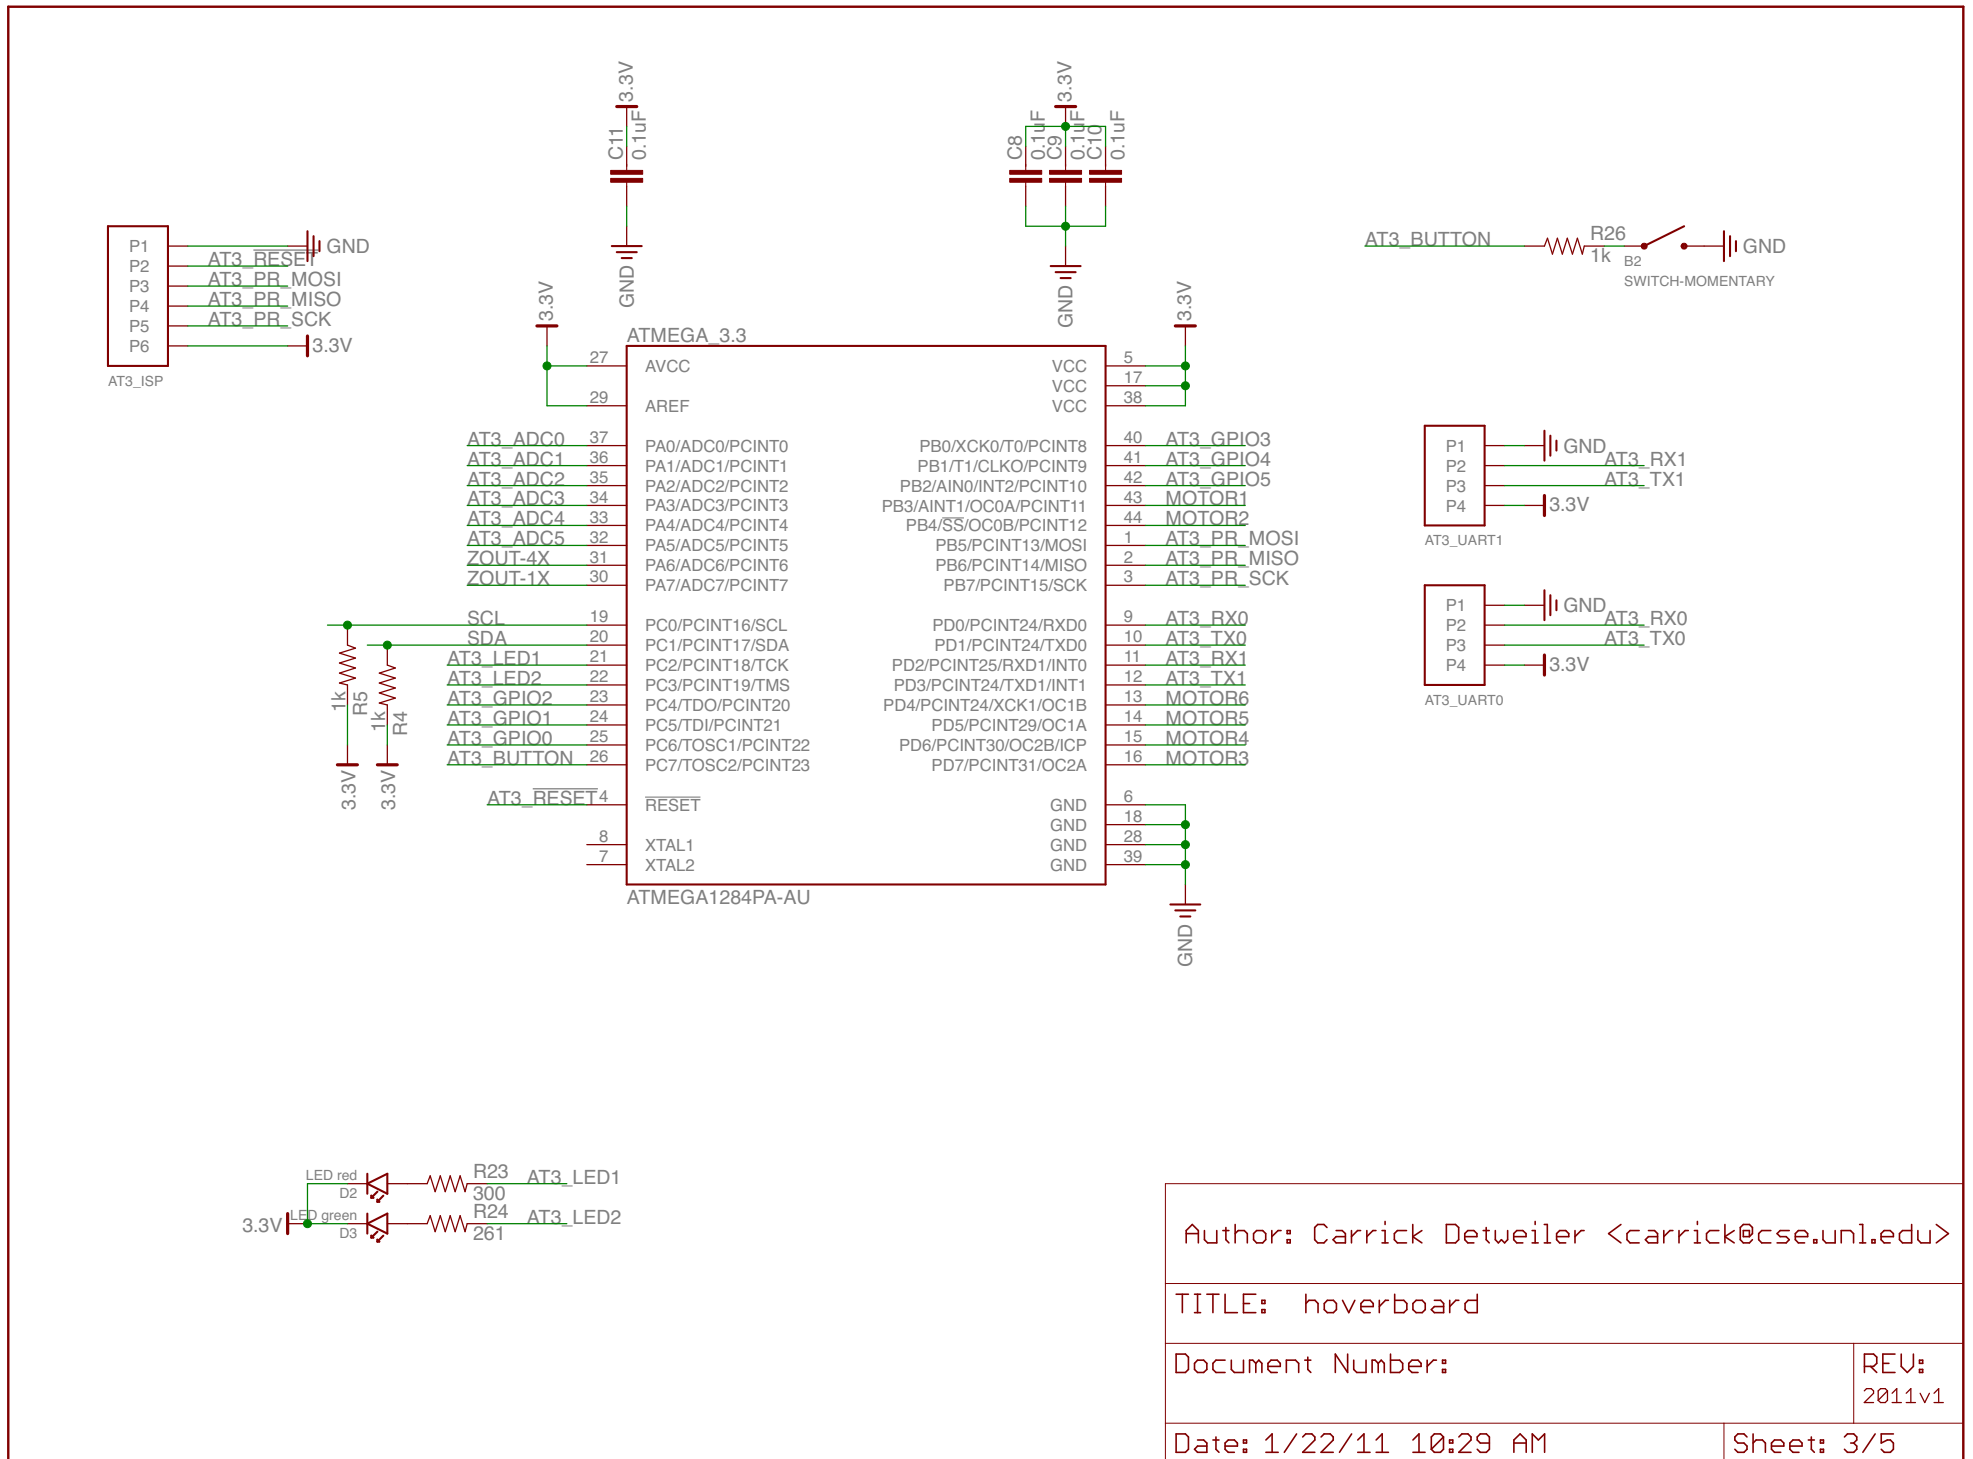

Author: Carrick Detweiler <carrick@cse.unl.edu>
 TITLE: hoverboard
 Document Number: _____
 Date: 1/22/11 10:29 AM

REV: 2011v1
 Sheet: 1/5

Author: Carrick Detweiler <carrick@cse.unl.edu>

TITLE: hoverboard

Document Number: REV: 2011v1

Date: 1/22/11 10:29 AM Sheet: 2/5

Author: Carrick Detweiler <carrick@cse.unl.edu>	
TITLE: hoverboard	
Document Number:	REV: 2011v1
Date: 1/22/11 10:29 AM	Sheet: 4/5

Author: Carrick Detweiler <carrick@cse.unl.edu>

TITLE: hoverboard

Document Number:

REV:
2011v1

Date: 1/22/11 10:29 AM

Sheet: 5/5