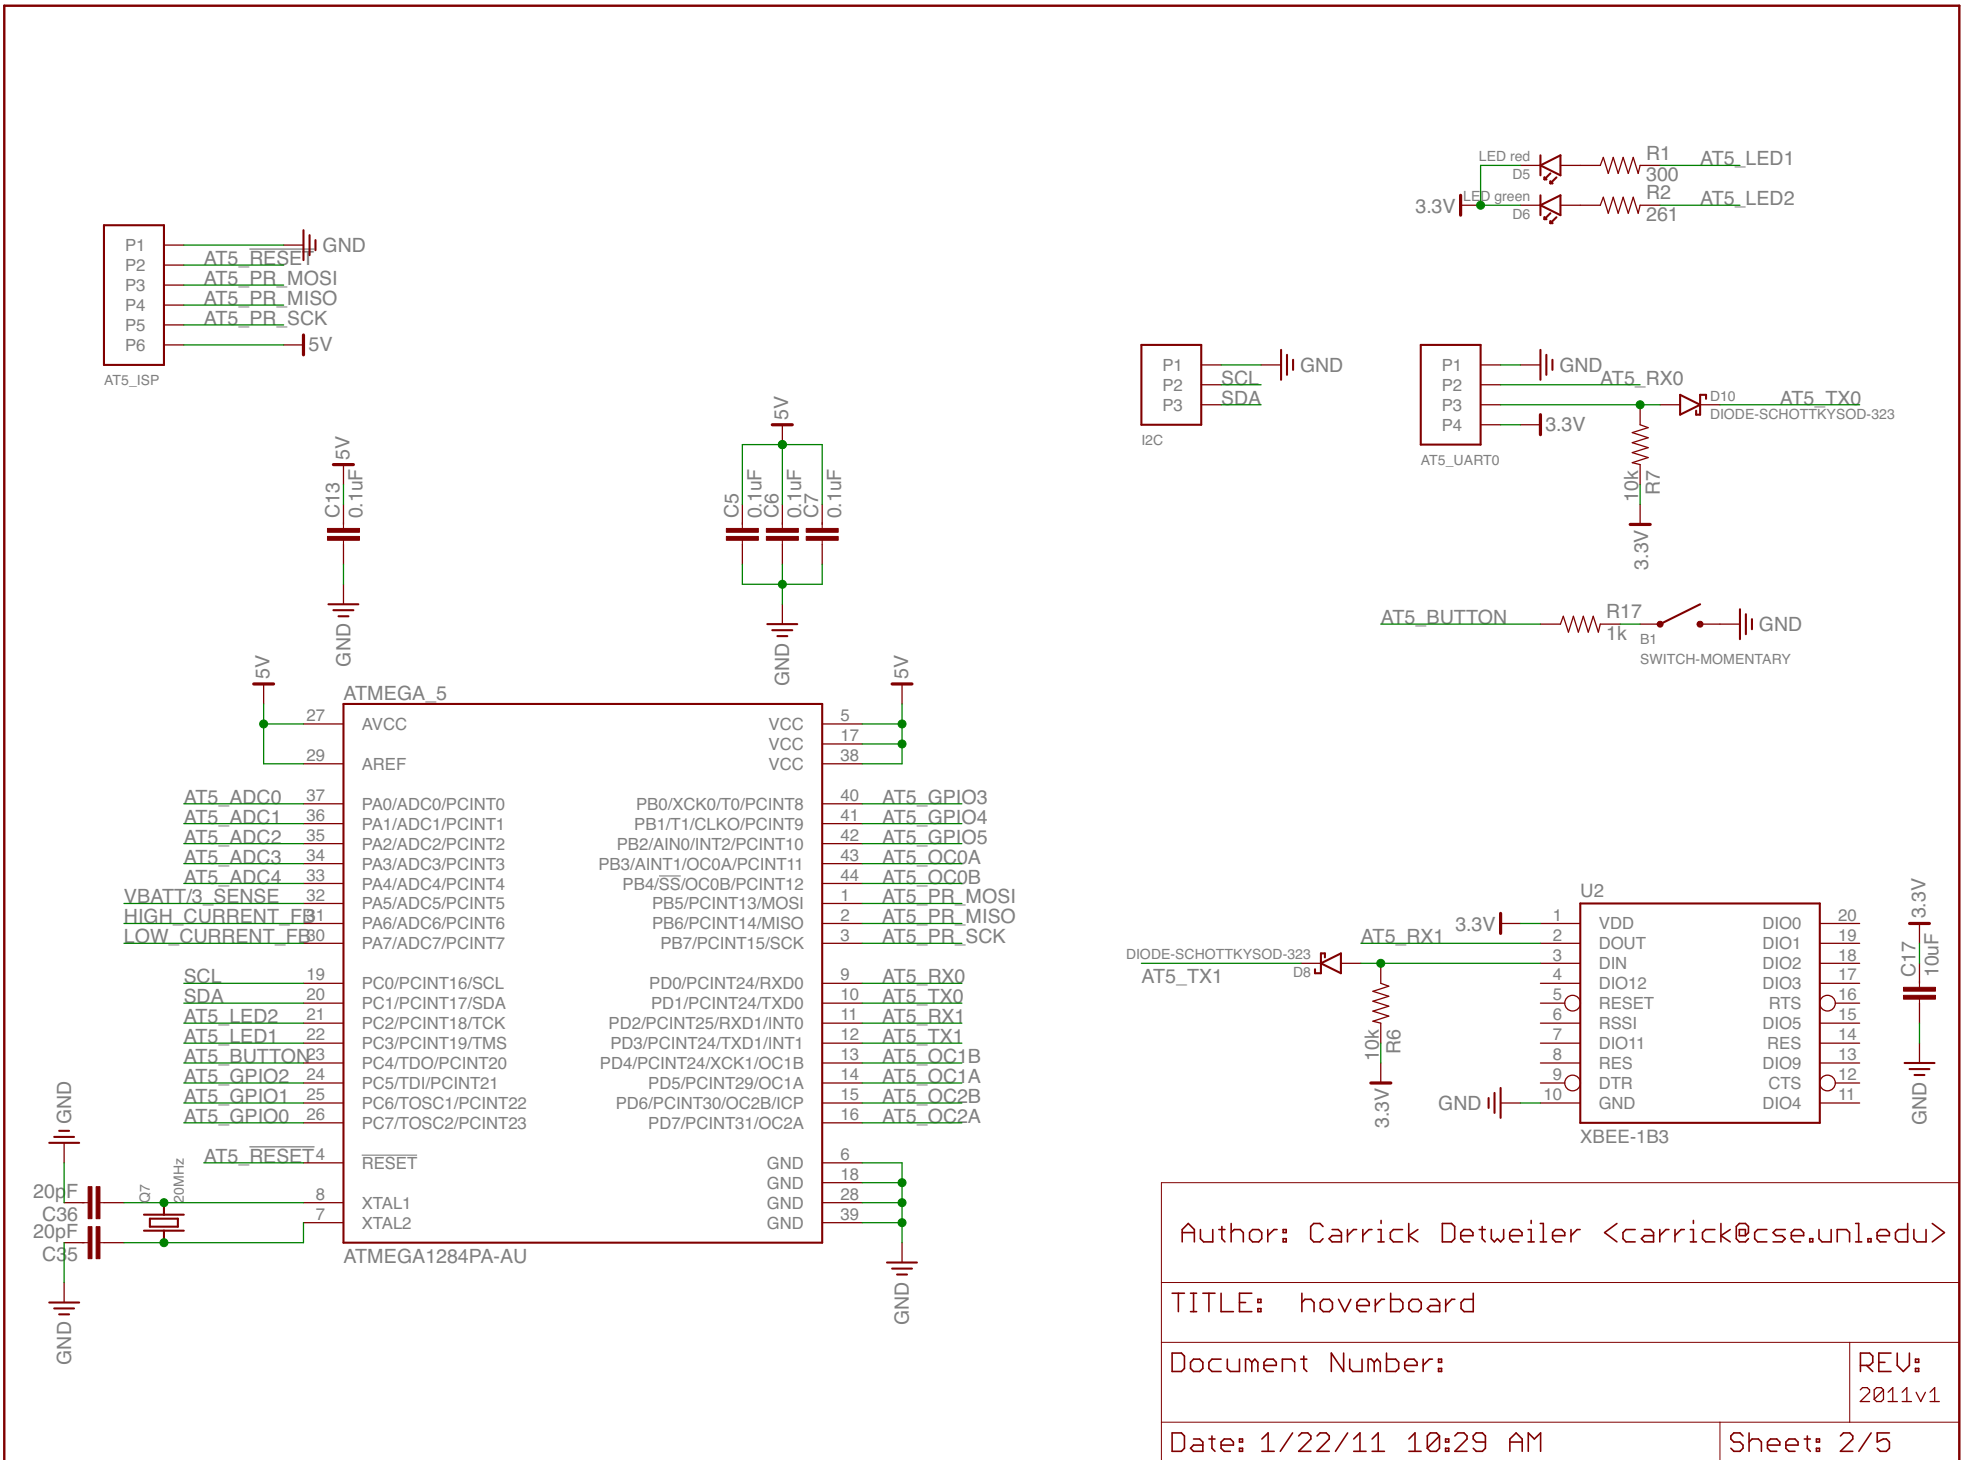

Author: Carrick Detweiler <carrick@cse.unl.edu>
 TITLE: hoverboard
 Document Number: _____
 Date: 1/22/11 10:29 AM

REV: 2011v1
 Sheet: 1/5

Author: Carrick Detweiler <carrick@cse.unl.edu>

TITLE: hoverboard

Document Number: REV: 2011v1

Date: 1/22/11 10:29 AM Sheet: 2/5

Author: Carrick Detweiler <carrick@cse.unl.edu>	
TITLE: hoverboard	
Document Number:	REV: 2011v1
Date: 1/22/11 10:29 AM	Sheet: 4/5

Author: Carrick Detweiler <carrick@cse.unl.edu>

TITLE: hoverboard

Document Number:

REV:
2011v1

Date: 1/22/11 10:29 AM

Sheet: 5/5